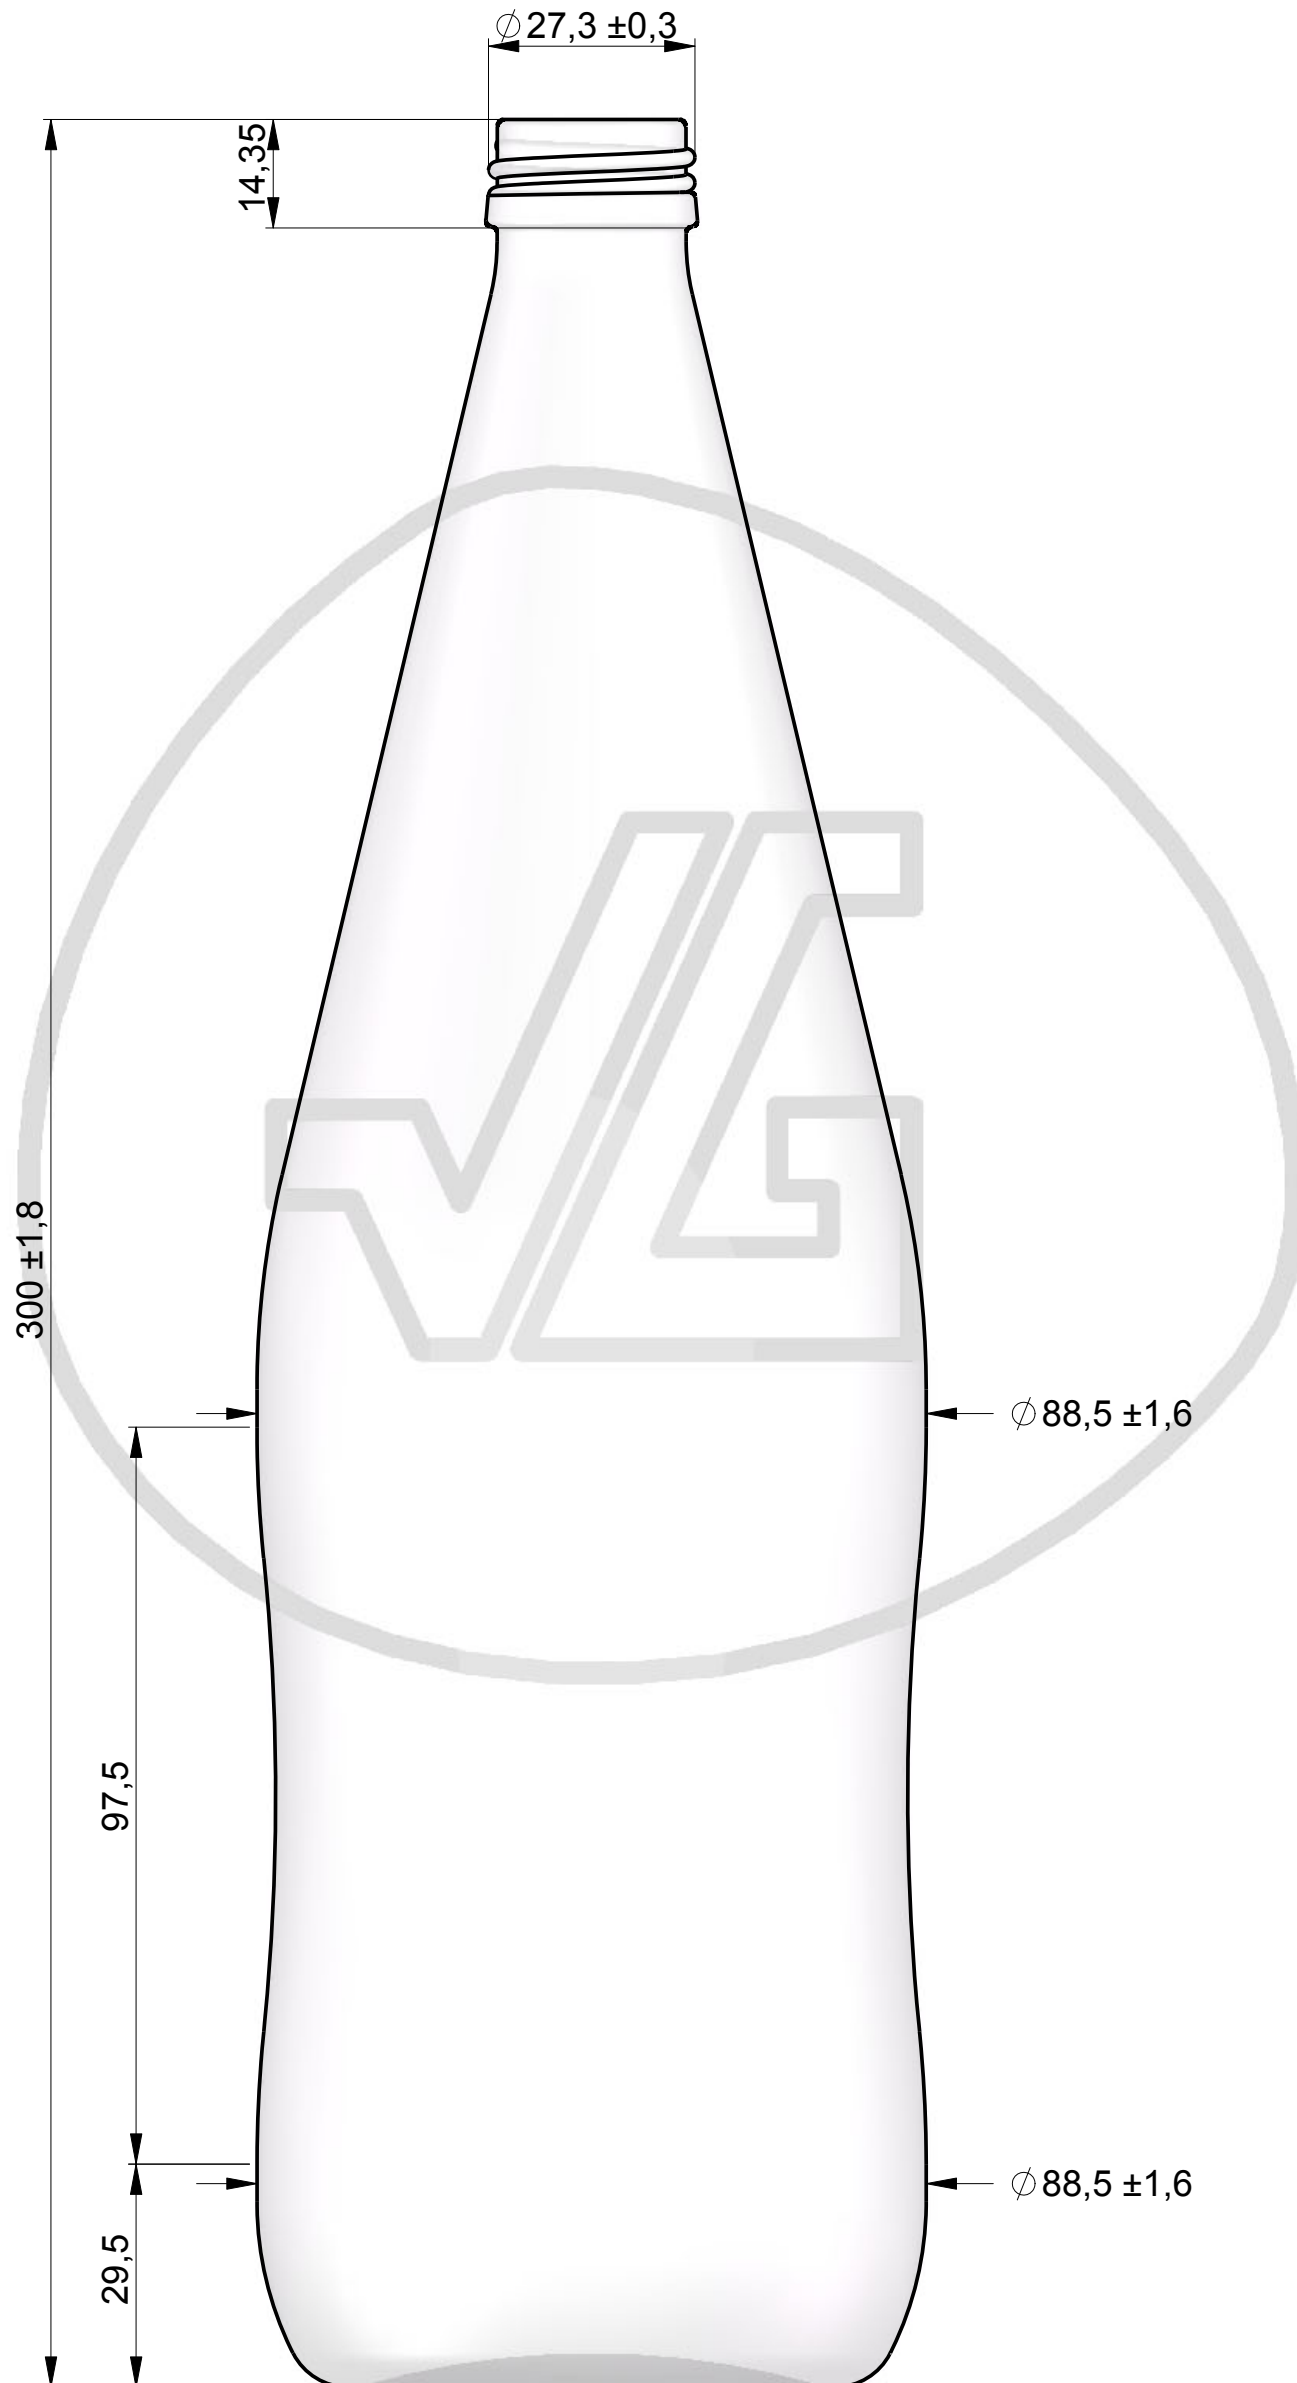

Elias Valavanis sa.

GLASSWORKS

www.valglass.gr

code

10525

color

flint

-

-

description

Vessi

brimful capacity - ml

nominal capacity **1000±10 ml**

fill point **68 mm**

weight **420 g**

finish **MCA-1**

palletizing **978 pcs/pallet**

ELIAS VALAVANIS S.A. - GLASSWORKS

INDUSTRIAL AREA OF LARISSA,

P.C. 41004, P.O.Box 3071

Email: sales@valglass.gr

Tel : +30 2410 661888/ +30 2410 541397

www.valglass.gr