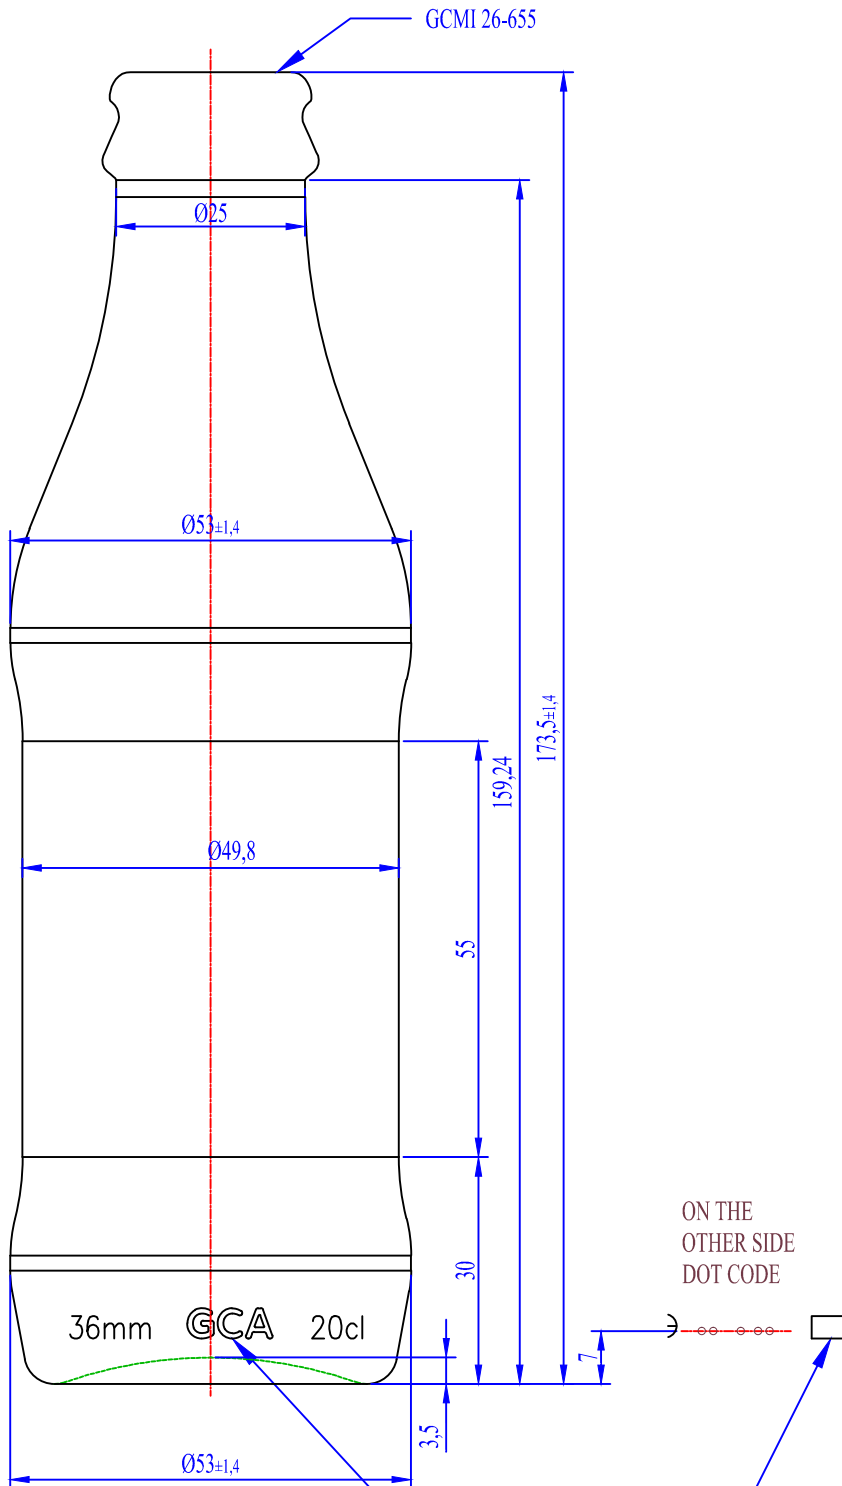

ITEM SPEC.

PRUDUCT CODE	72008
ITEM TYPE	BOTTLE
BRIMFUL CAPACITY	213 cc
FILLING CAPACITY	200 cc
LENGHT	173,5 mm
FINISH TYPE	GCM1 26-655

# ANONIM 20cl

TRADE MARK

MOLD NUMBER

Without the written consent of Gurallar Glass Packaging, unauthorized use and/or reproduction of the technical drawings, and/or sharing of the mentioned documents with the third parties are strictly prohibited.

▽ ⊙	SCALE	1/1
-----	-------	-----