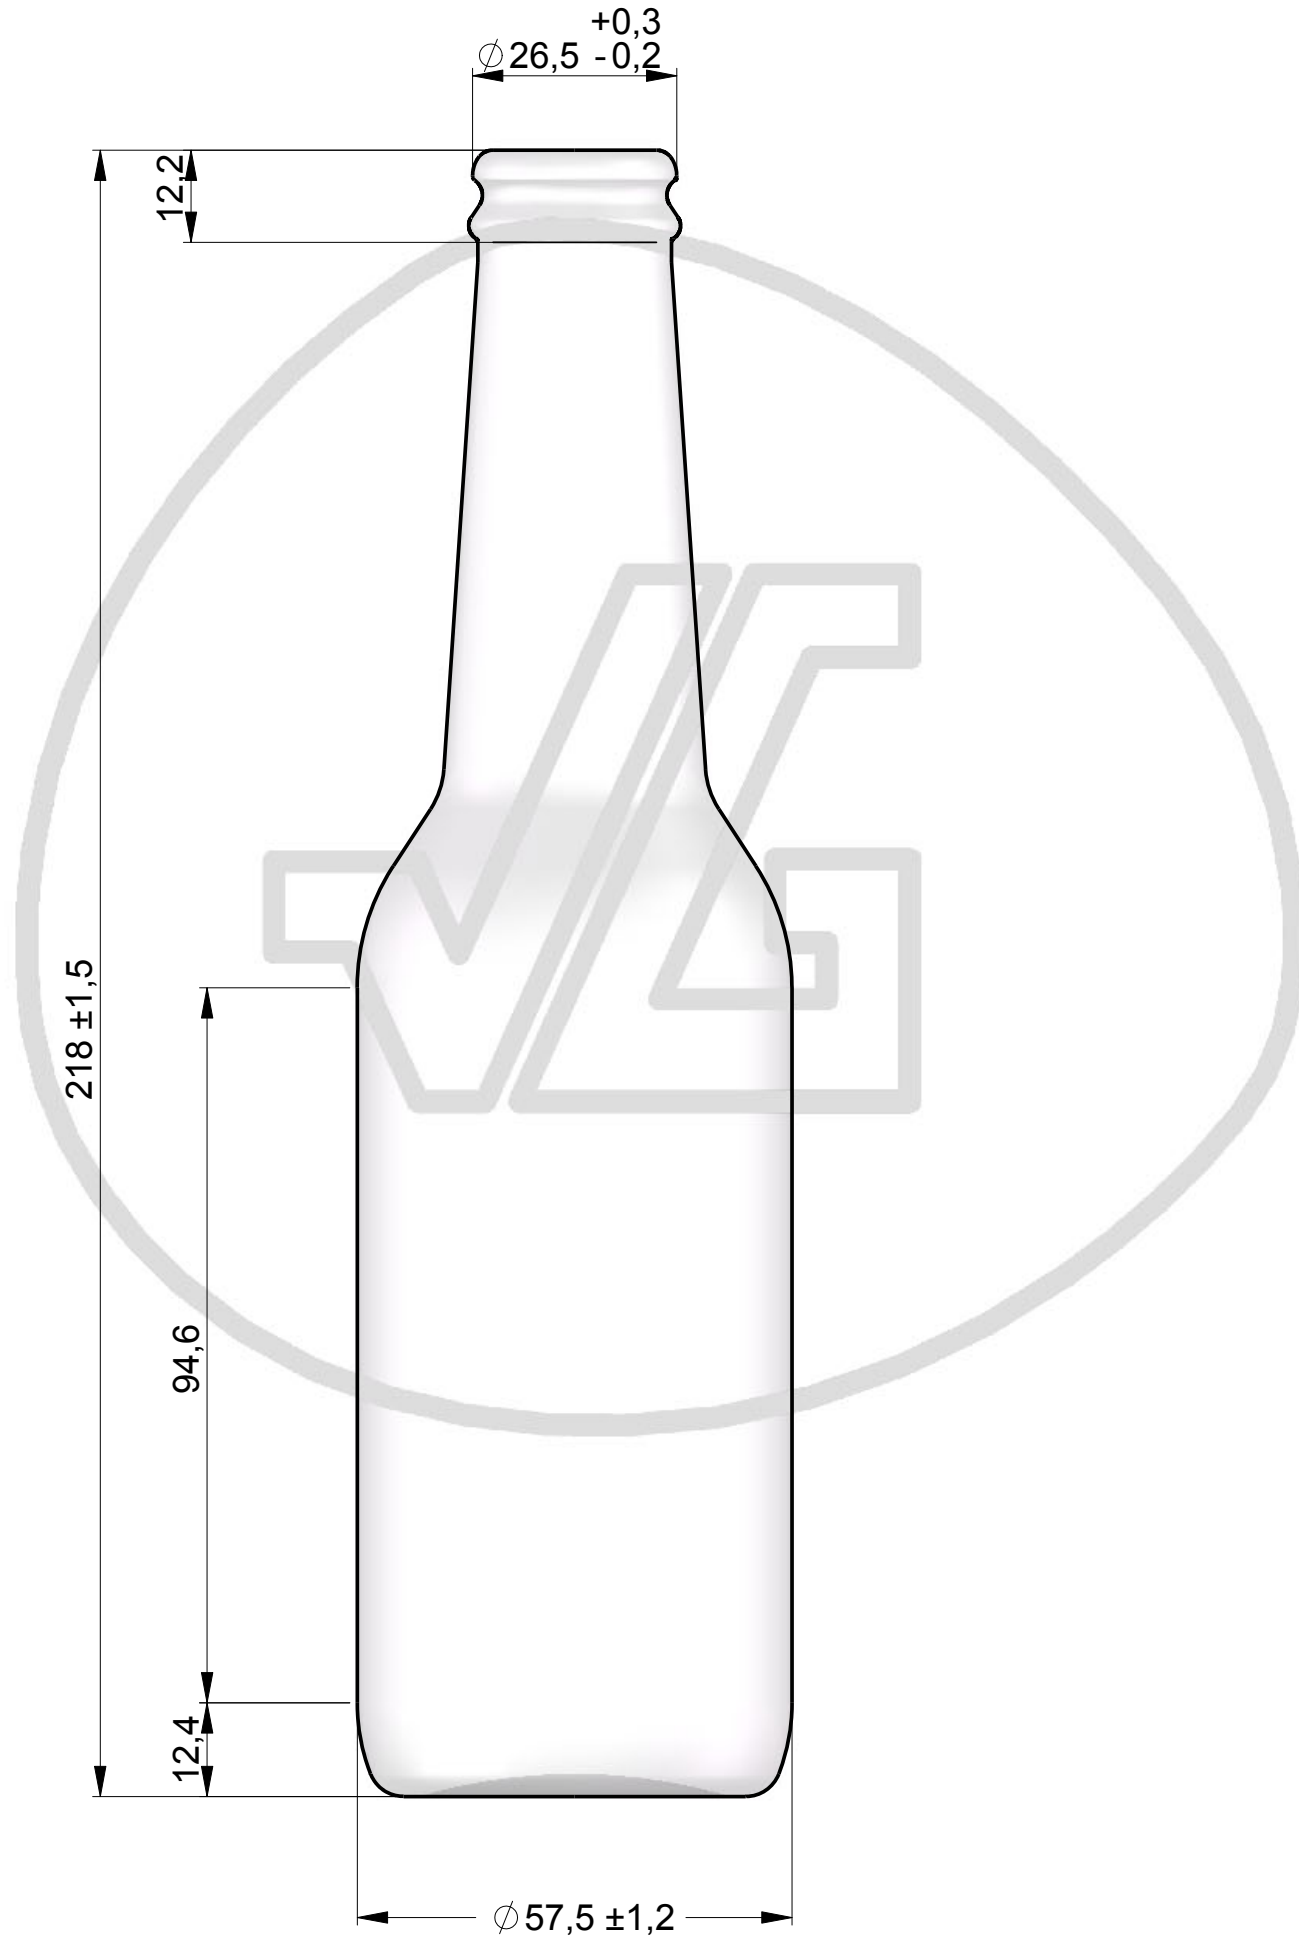

Elias Valavanis sa.

GLASSWORKS

www.valglass.gr

code

10056

color

flint

description

Red Ice

brimful capacity

- ml

nominal capacity

275±5 ml

fill point

52 mm

weight

220 g

finish

CROWN

palletizing **2000 pcs/pallet**

ELIAS VALAVANIS S.A. - GLASSWORKS

INDUSTRIAL AREA OF LARISSA,

P.C. 41004, P.O.Box 3071

Email: sales@valglass.gr

Tel : +30 2410 661888/ +30 2410 541397

www.valglass.gr