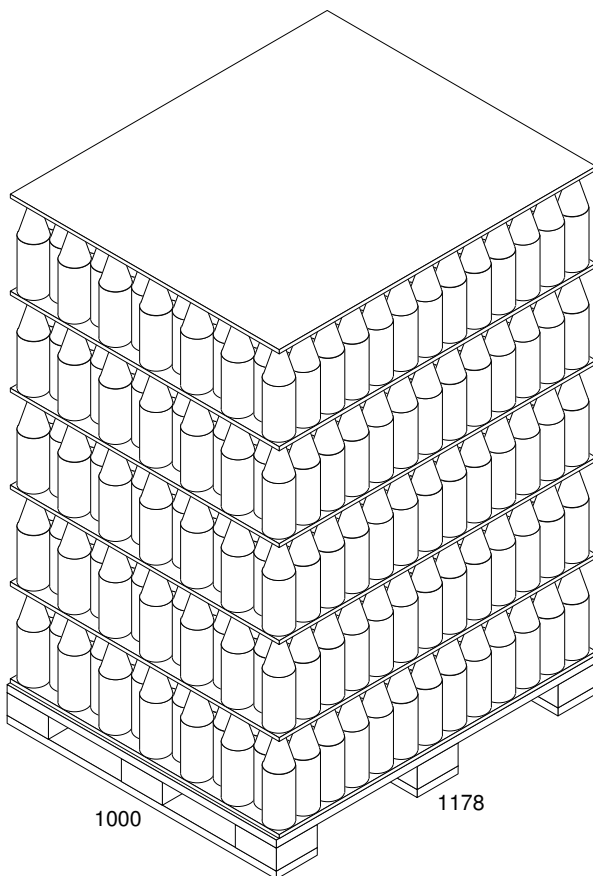

1178

1000

1939

1000

1178

GMA (Metric-Block) 1200x1000x125

	Bottle (ID)	Bottle (OD)	UnitLoad (Incl. Pal)
Ln:	88.50 mm	88.50 mm	1178 mm
Wd:	88.50 mm	88.50 mm	1000 mm
Ht:	300.00 mm	300.00 mm	1939 mm
Net:		420.00 g	410.760 kg
Grs:		0.00 g	25.000 kg
Cube:	1.751 l	1.8 l	2.2850 m3

Height Vert

Bottle:	978
Area Efficiency:	106.39 %
Cubic Efficiency:	65.61 %
Cases per layer:	163
Layers/load:	6
Pattern:	Staggered

Notes: asezare pe separator: 13x7+12x6=163 buc; 6 randuri; 978 buc/palet; separatoare plastic 1200x1000 mm, capac tava carton 1200x1000x140 mm; H palet=1.94 m; G palet=450 kg (masa=420 g); folie rola pliu mare, palet FRENCH TYPE