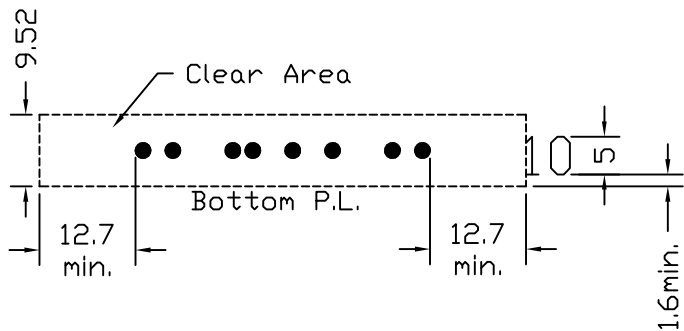

Other dimensions and information as
 WENS sheets GS-217 and GS-220

BRIMFUL CAPACITY 520cc

 YIOULA S.A. GLASSWORKS	Mold No.	72244	Capacity	500(±7)cc
	Bottle	50cl METEORA	Fill line	50mm
DWG No. 72244/1	Customer		Weight	290(±11.5)gr
Date: 5/5/09	Machine	DG 5 1/2"	Finish	31.5 STD
Scale: 1:1			Color	FLINT

1000.0

1200.2

EuroPallet 1200.0x1000.0x145.0

	Bottle (ID)	Bottle (OD)	UnitLoad (Incl. Pal)
Ln:	83.00 mm	83.00 mm	1200.2 mm
Wd:	83.00 mm	83.00 mm	1000.0 mm
Ht:	208.00 mm	208.00 mm	2033.5 mm
Gr:		290.00 g	500.020 kg
Cube:	0.780 l	0.8 l	2.4406 m3

Height Vert

Bottle:	1638
Area Efficiency:	104.48 %
Cubic Efficiency:	54.49 %
Cases per layer:	182
Layers/load:	9
Pattern:	Staggered

Notes: Wooden pallet 1200X1000 _ Plastic trays _ Bottles per layer: 14X13=182 _ No of layers:9 _ Bottles per pallet: 1638 Pcs