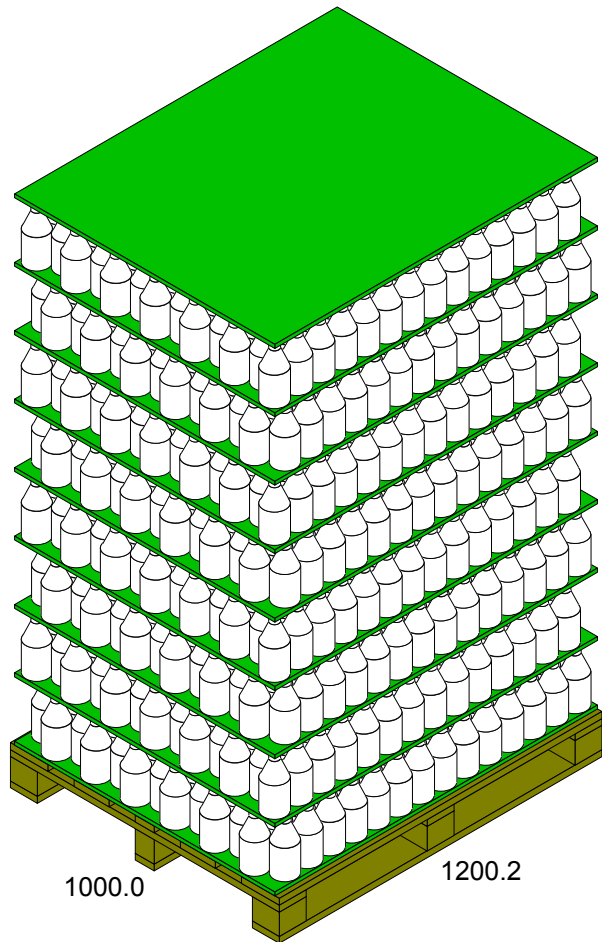

2033.5

1000.0

1200.2

EuroPallet 1200.0x1000.0x145.0

	Bottle (ID)	Bottle (OD)	UnitLoad (Incl. Pal)
Ln:	83.00 mm	83.00 mm	1200.2 mm
Wd:	83.00 mm	83.00 mm	1000.0 mm
Ht:	208.00 mm	208.00 mm	2033.5 mm
Gr:		290.00 g	500.020 kg
Cube:	0.780 l	0.8 l	2.4406 m3

Height Vert

Bottle:	1638
Area Efficiency:	104.48 %
Cubic Efficiency:	54.49 %
Cases per layer:	182
Layers/load:	9
Pattern:	Staggered

Notes: Wooden pallet 1200X1000 _ Plastic trays _ Bottles per layer: 14X13=182 _ No of layers:9 _ Bottles per pallet: 1638 Pcs