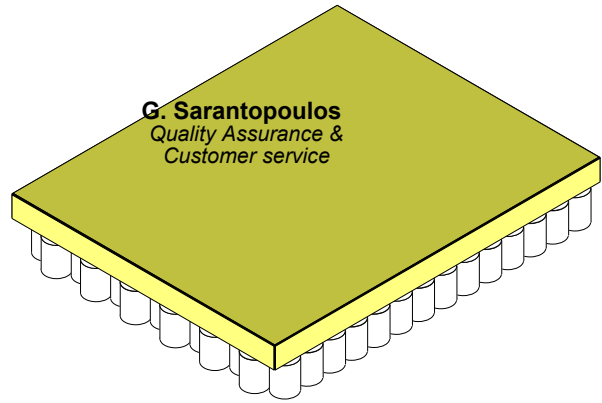

G. Sarantopoulos
Quality Assurance &
Customer service