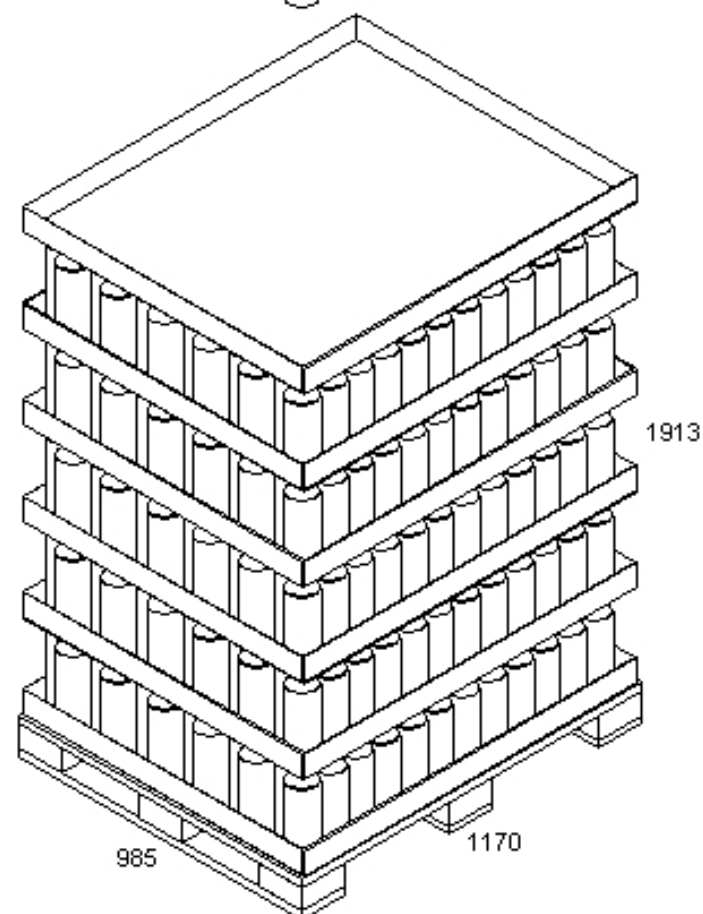

\* Inlocuieste desen nr. M0007

Num (Name)	Data (Date)	Revizii (Revisions)	Tip gura (Finish)	SAMPANIE	STIROM S.A. A member of Yiouia Group		Butelie (bottle):	
			Capacit. totala (Cap. brmf.)	779 ml	Cod produs (Article code)	GHENGEAUA F.	DIMA L.	MONDO 750 ml
			Capacit. nom (Cap. Fillpt.)	750+10 ml				
			Linie umplere (Fill line)	-90 mm	Desenat (Drawn)			Numar desen (Dwg no.)
			Masa (Weight)	720 g	Verificat (Checked)			
			Culoare (Color)	FLINT/UVAG	Aprobat (Confirmed)	DIMA L.		00550
G.F.	17.09.09	Adaugat culoare	Obs. (Comments)	Cond. generale SF 675/1	Data (Date)	15.04.2008	Pagina (Sheet)	

Notes: Asezare pe tava: 12x12 = 144 buc, 6 rinduri, 864 buc/palet, dimens. tava: 1200x1000x100 mm, capac 1200x1000x100 mm; H palet = 1.91 m, G palet = 654 kg (masa = 720 g), folie 2800 mm pliu mare