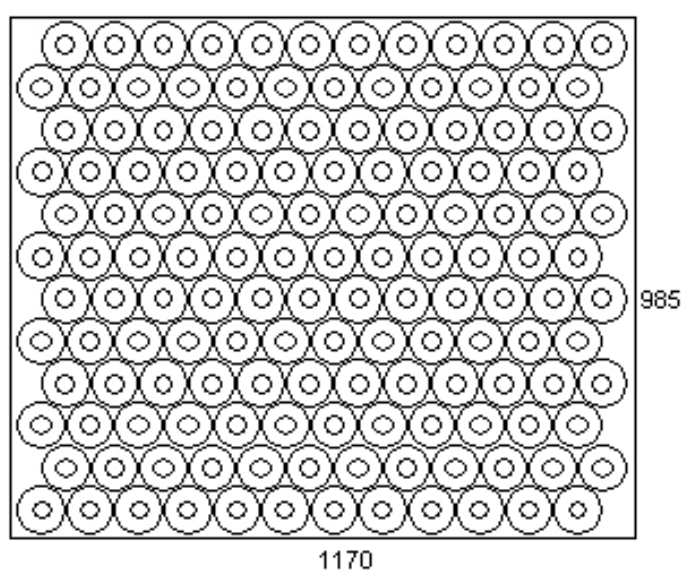

\* Inlocuieste desen nr. M0007

Num (Name)	Data (Date)	Revizii (Revisions)	Tip gura (Finish)	SAMPANIE	STIROM S.A. A member of Yiouia Group		Butelie (bottle):	
			Capacit. totala (Cap. brmf.)	779 ml	Cod produs (Article code)	GHENGEAUA F.	DIMA L.	MONDO 750 ml
			Capacit. nom (Cap. Fillpt.)	750+10 ml				
			Linie umplere (Fill line)	-90 mm	Desenat (Drawn)			Numar desen (Dwg no.)
			Masa (Weight)	720 g	Verificat (Checked)			
			Culoare (Color)	FLINT/UVAG	Aprobat (Confirmed)	DIMA L.		00550
G.F.	17.09.09	Adaugat culoare	Obs. (Comments)	Cond. generale SF 675/1	Data (Date)	15.04.2008	Pagina (Sheet)	

Notes: Asezare pe tava: 12x12 = 144 buc, 6 rinduri, 864 buc/palet, dimens. tava: 1200x1000x100 mm, capac 1200x1000x100 mm; H palet = 1.91 m, G palet = 654 kg (masa = 720 g), folie 2800 mm pliu mare