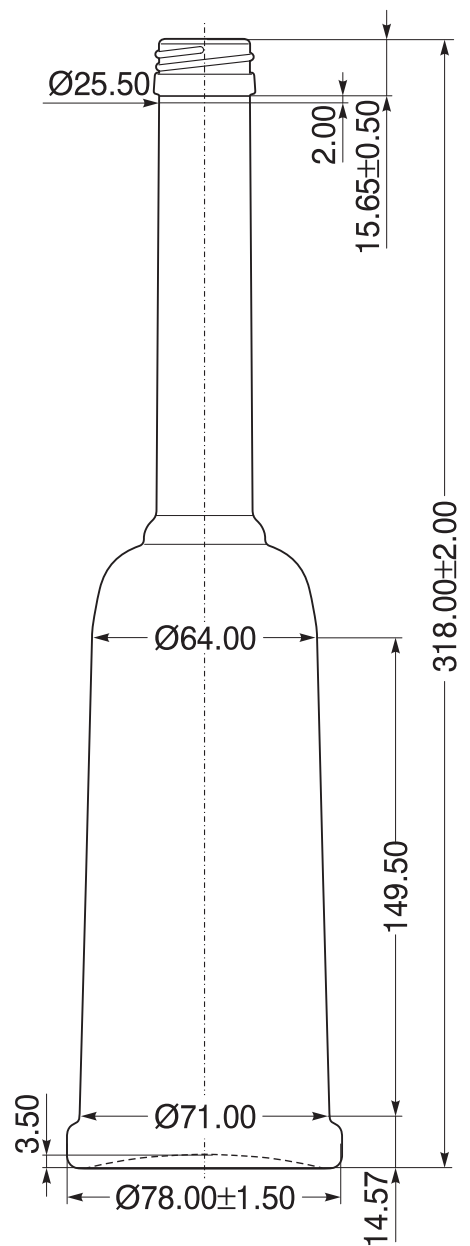

**DRUJBA**  
GLASSWORKS S.A.  
A Member of YIOULA Group

3759	Vitality
Fill-Point Capacity (cc)	500
Weight (g)	450
Finish Dwg Nr.	031, 084
Pieces per Pallet	1050

© DRUJBA GLASSWORKS S.A.  
All Rights Reserved