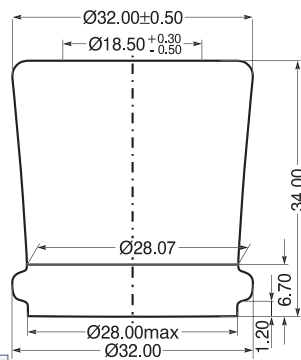

DRUJBA
GLASSWORKS S.A.
A Member of YIOULA Group

DWG No: 116

Silhouette