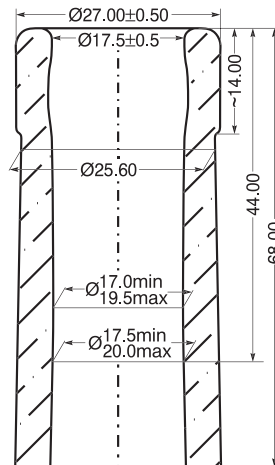

DRUJBA
GLASSWORKS S.A.
A Member of YIOULA Group

DWG No: 086

Estate