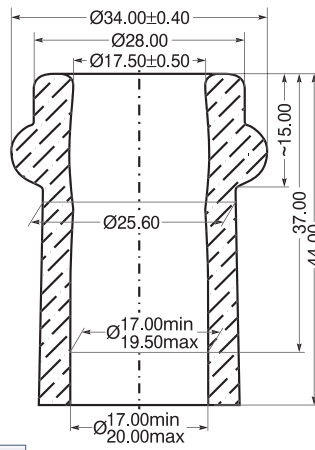

DRUJBA
GLASSWORKS S.A.
A Member of YIOULA Group

DWG No: 084

Verona