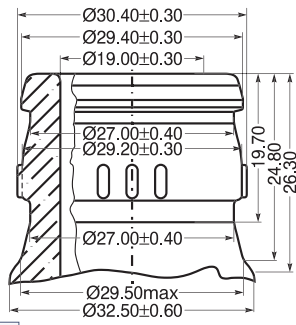

**DRUJBA**  
GLASSWORKS S.A.  
A Member of YIOULA Group

DWG No: 082

Guala 1031