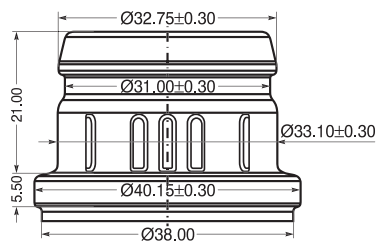

DRUJBA
GLASSWORKS S.A.
A Member of YIOULA Group

DWG No: 061

Guala 1039/35