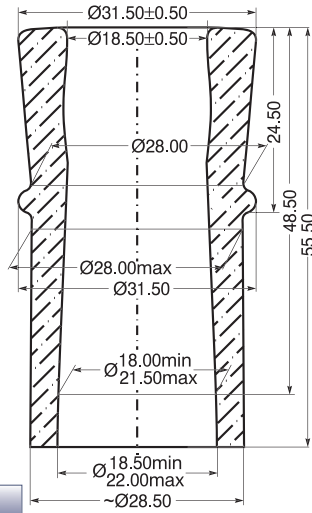

DRUJBA
GLASSWORKS S.A.
A Member of YIOULA Group

DWG No: 055

Special Isabela