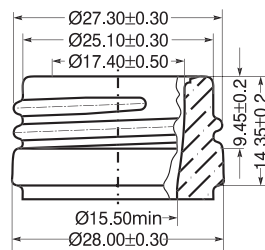

DRUJBA
GLASSWORKS S.A.
A Member of YIOULA Group

DWG No: 034

MCA - 2