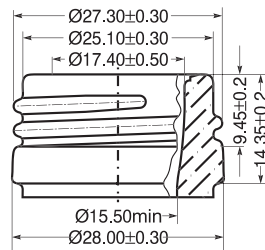

DRUJBA
GLASSWORKS S.A.
A Member of YIOULA Group

DWG No: 034

MCA - 2