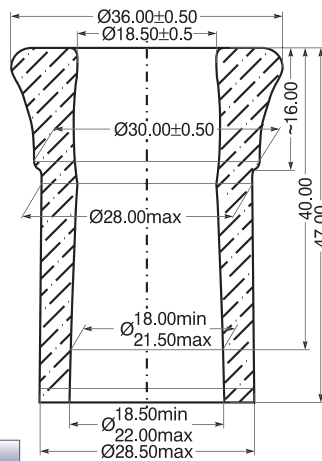

DRUJBA
GLASSWORKS S.A.
A Member of YIOULA Group

DWG No: 016

Cork Elegance