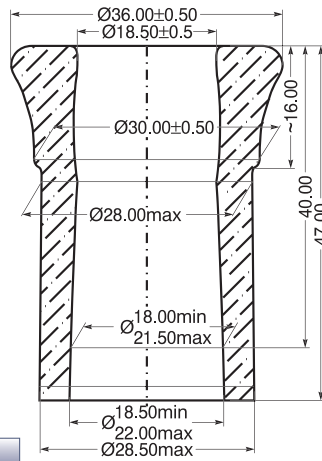

**DRUJBA**  
GLASSWORKS S.A.  
A Member of YIOULA Group

DWG No: 016

Cork Elegance