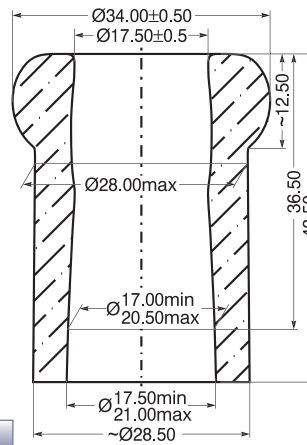

DRUJBA
GLASSWORKS S.A.
A Member of YIOULA Group

DWG No: 015

Beta