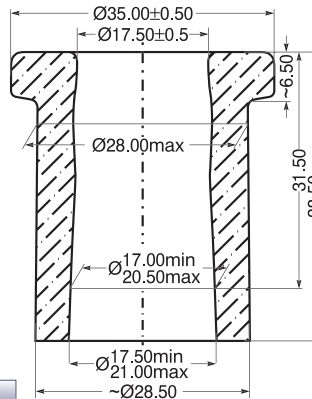

**DRUJBA**  
GLASSWORKS S.A.  
A Member of YIOULA Group

DWG No: 014

Flat flange