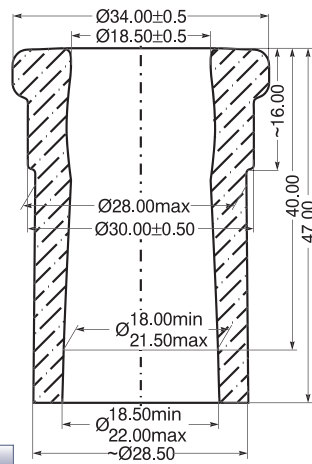

DRUJBA
GLASSWORKS S.A.
A Member of YIOULA Group

DWG No: 010

American