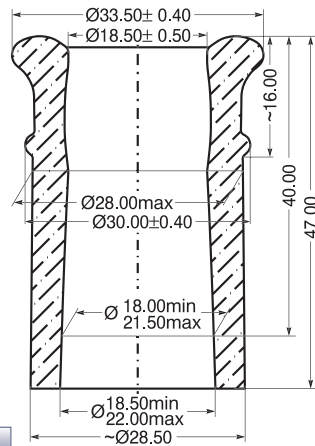

DRUJBA
GLASSWORKS S.A.
A Member of YIOULA Group

DWG No: 008

Special Cork