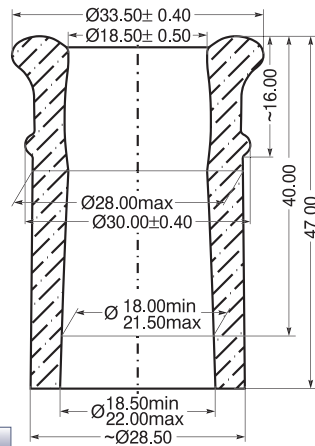

**DRUJBA**  
GLASSWORKS S.A.  
A Member of YIOULA Group

DWG No: 008

Special Cork