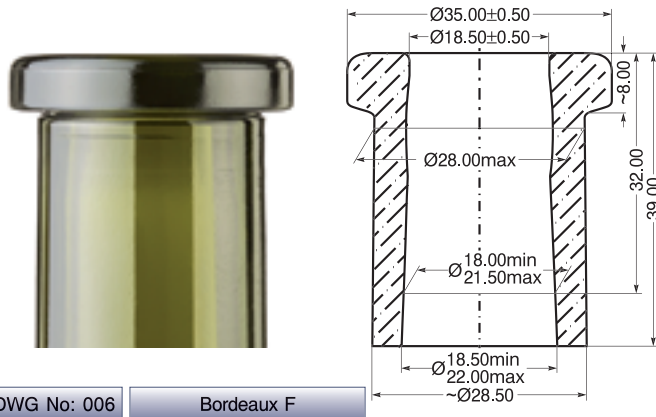

DRUJBA
GLASSWORKS S.A.
A Member of YIOULA Group

DWG No: 006

Bordeaux F