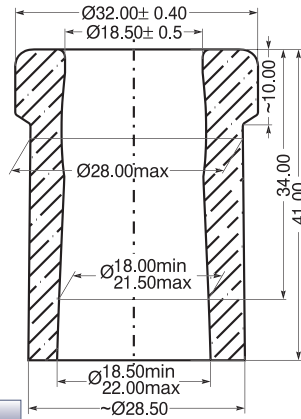

DRUJBA
GLASSWORKS S.A.
A Member of YIOULA Group

DWG No: 003

Cabernet Sauvignon