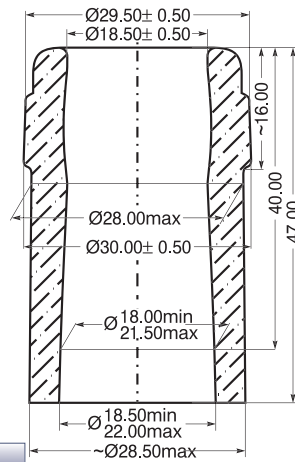

DRUJBA
GLASSWORKS S.A.
A Member of YIOULA Group

DWG No: 001

D1-28 DIN 6094