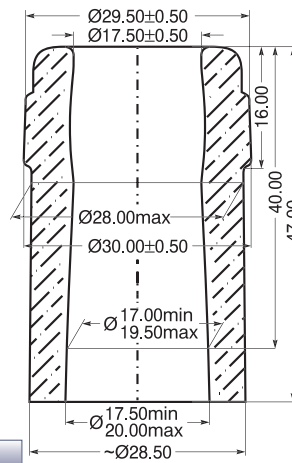

DRUJBA
GLASSWORKS S.A.
A Member of YIOULA Group

DWG No: 000

D1-28 DIN 6094 $\varnothing 17,5$