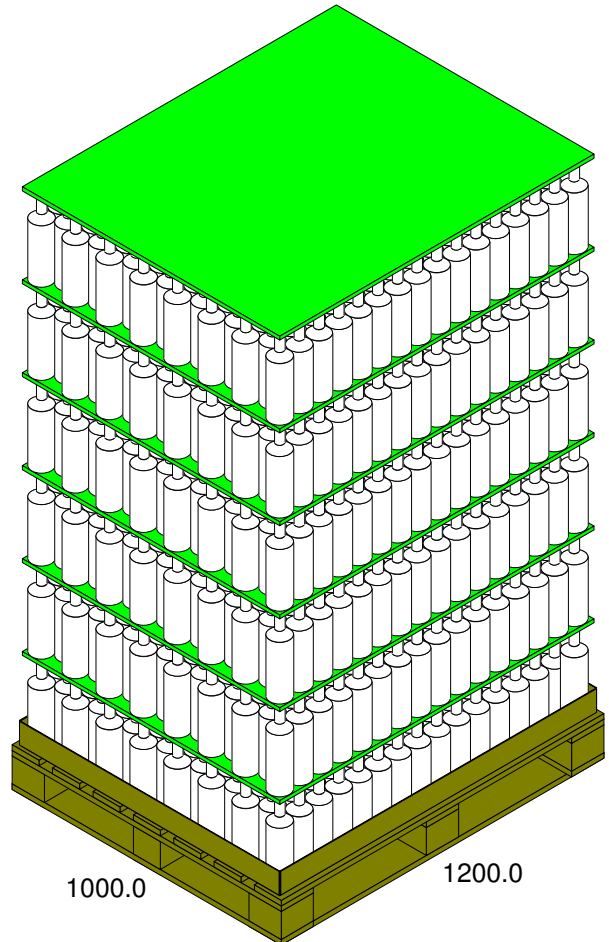

HARD DRINK

70cl TEKEL code3160038-french

Date Printed : 18/6/2014

Last Saved : 15/9/2011

1200.0

1000.0

2170.8

1000.0

1200.0

FRENCH PALLET 1200.0x1000.0x144.0

	Bottle (ID)	Bottle (OD)	UnitLoad (Incl. Pal)
Ln:	73.00 mm	73.00 mm	1200.0 mm
Wd:	73.00 mm	73.00 mm	1000.0 mm
Ht:	287.00 mm	287.00 mm	2170.8 mm
Gr:		540.00 g	902.7 kg
Cube:	0.92 l	0.92 l	2.6 m3
		Height Vert	
Prod.Vol:	0.00 l		0.00 m3
Bottle:			1631
Area Efficiency:			103.5 %
Cubic Efficiency:			60.6 %
Prod.Eff:	0.0 %	0.0 %	0.0 %
Cases per layer:			233
Layers/load:			7
Pattern:			Staggered
Max UL High:			4
Clamp Direction:			N/A

Notes: THE WOODEN PALLET IN USE IS SPECIALLY HEAT TREATED. FRENCH PALLET. PLASTIC PADS. CARTON TRAY UNDER 1st LAYER.